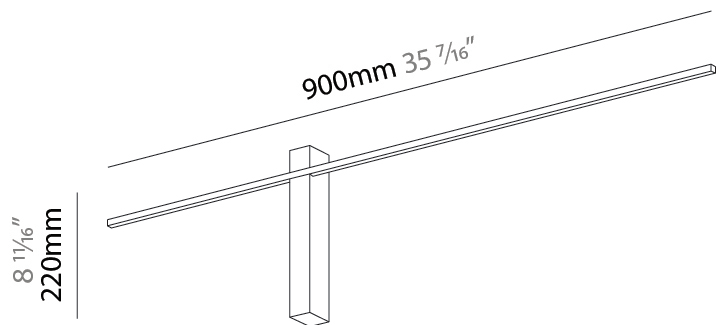

JUST BLACK LINE SURFACE

A33300-

base number LED
Dimming

1. To build a product code in our configurator select the specify button on the base model # product page
2. To build a manual product code on this datasheet choose from the options listed below in blue font and add the suffix to the base model #

GENERAL

Series: Just Black Line
Brand: Prolicht
Division: Architectural
Mounting Type: Surface
Mounting Location: Wall
Subcategory: Wall Effect

PHYSICAL

Shape: Rectangle
Length (mm): 900
Length (in): 35 ⁷/₁₆
Width (mm): 30
Width (in): 1 ³/₁₆
Height (mm): 40
Height (in): 1 ⁹/₁₆
Light Distribution: Indirect
Fixture Finish: BLK
Fixture Material: Aluminum

ELECTRICAL

Lamp Type: LED (Zhaga Standard)
Input Wattage (W): 11
Total Output Wattage (W): 10
[Dimming: Non-Dimmable](#)
Driver Included: Yes
Driver Location: Integrated
Driver Type: Constant Current - Universal
Driver Class: Class 2
Input Voltage (V): 120 - 277
Constant Current (mA): 400
Upon Request: Tri-Mode Dimming

LED

Color Temperature (°K): 3000
Max. Delivered Lumen (lm): 535
Nominal Lumen (lm): 535
CRI: >80 CRI
Lamp Life (hrs): 50000

OPTICAL

Beam Angle: 178
Adjustability: Fixed

RATINGS AND CERTIFICATIONS

Certified By: CSA Certified to UL and CSA Standards
IP rating: IP20

PROJECT
TYPE
SPECIFIER
QUANTITY
DATE