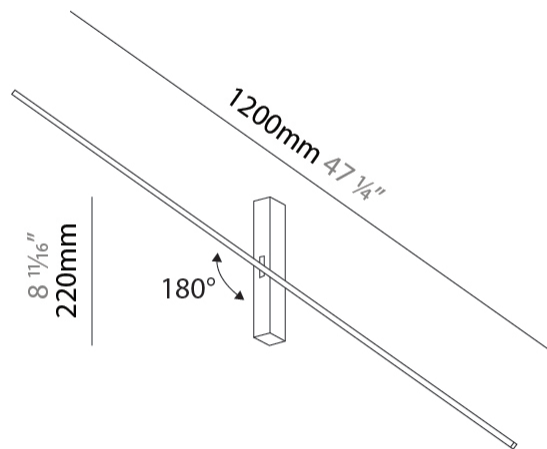

JUST BLACK LINE SURFACE

A33302-

base number LED
Dimming

1. To build a product code in our configurator select the specify button on the base model # product page
2. To build a manual product code on this datasheet choose from the options listed below in blue font and add the suffix to the base model #

GENERAL

Series: Just Black Line
Brand: Prolicht
Division: Architectural
Mounting Type: Surface
Mounting Location: Wall
Subcategory: Wall Effect

PHYSICAL

Shape: Rectangle
Length (mm): 1200
Length (in): 47 3/4
Width (mm): 30
Width (in): 1 3/16
Height (mm): 220
Height (in): 8 2/3
Light Distribution: Indirect
Fixture Finish: BLK
Fixture Material: Aluminum

ELECTRICAL

Lamp Type: LED (Zhaga Standard)
Input Wattage (W): 14.5
Total Output Wattage (W): 12.7
[Dimming: Non-Dimmable](#)
Driver Included: Yes
Driver Location: Integrated
Driver Type: Constant Current - Universal
Driver Class: Class 2
Input Voltage (V): 120 - 277
Constant Current (mA): 550
Upon Request: Tri-Mode Dimming

LED

Color Temperature (°K): 3000
Max. Delivered Lumen (lm): 736
CRI: >80 CRI
Lamp Life (hrs): 50000

OPTICAL

Beam Angle: 178
Adjustability: Fixed

RATINGS AND CERTIFICATIONS

Certified By: CSA Certified to UL and CSA Standards
IP rating: IP20

PROJECT
TYPE
SPECIFIER
QUANTITY
DATE